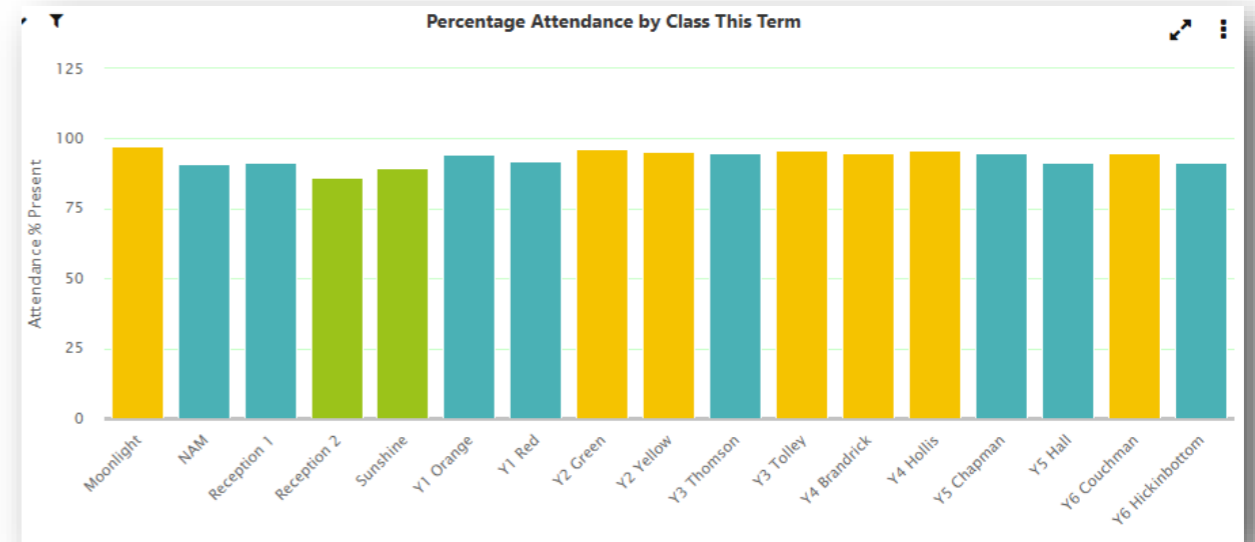

# Attendance

Above are the Attendance figures for the whole of Spring Term. Good to see seven classes over 95% for the term.

236 pupils achieved over 96% attendance (with no unauthorised) this term, so they all joined us on our Reward Trips this week.