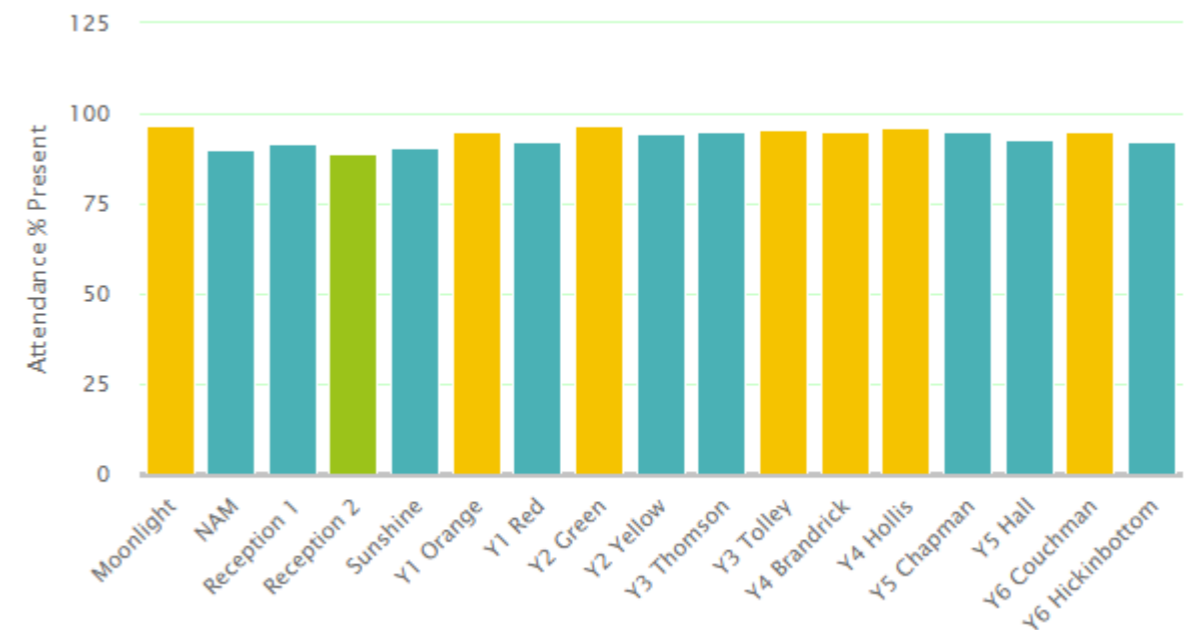

Year 6 Important Dates

Wednesday 16th July:	Year 6 Show @ 1:30pm
Thursday 17th July:	Year 6 Graduation @ 09:00am
Thursday 17th July:	Year 6 Leavers Party @ 5:00pm

Attendance

Above is the attendance for Christ Church, for the year so far! Well done to Moonlight, Orange Class, Green Class, Miss Tolley, Miss Brandrick, Mrs Waddison and Miss Couchman's classes who all have over 95% attendance so far. Hopefully, a few more classes will join the list over the coming term. Please remember, the expectation for your child is to be present 96% of the time - minimum!