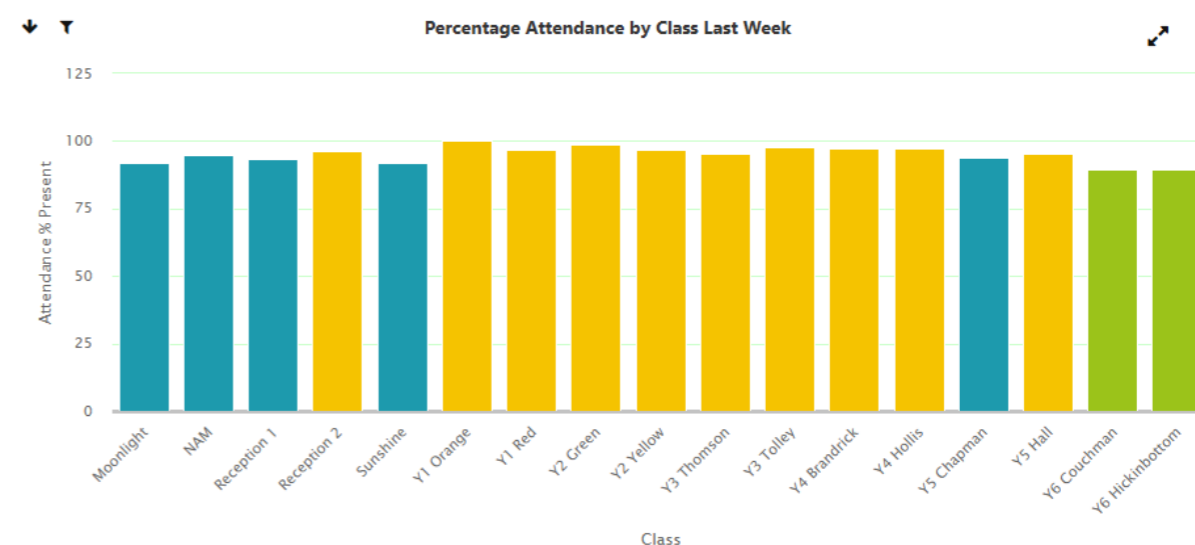

A letter with more information will follow after half term.

Attendance

Wow, another good week of attendance! Ten classes managed to get over the 95% mark!

A massive well done to 'Orange Class'. They came top of the charts with 100%!!! Yes, 100%! Well done kids. I think that deserves a hot chocolate or ice lolly treat!