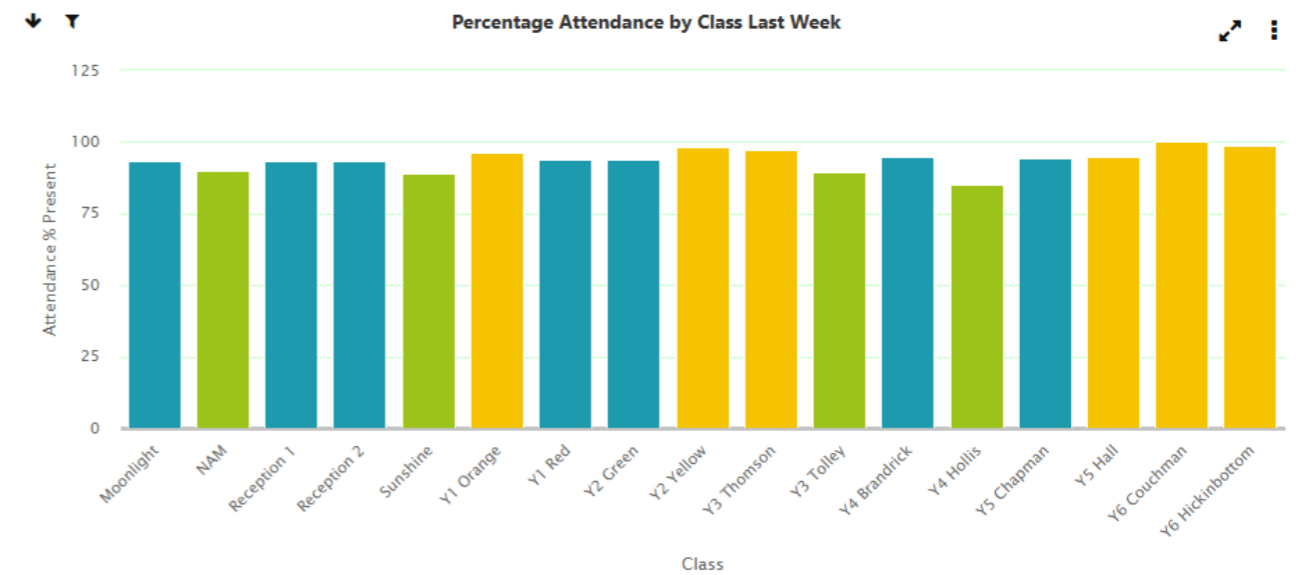

Attendance

Last week we had 6 classes meet the 95% limit! Well done to those classes. A very special 'Well Done' to Miss Hickinbottom's class who managed the magical 100%! Well done kids, great job!

As we are moving through the term we are looking who will achieve 96%+ attendance for the term and also our 100% for the year pupils, ready for the Reward Worship and Reward Trip! Will it be you?